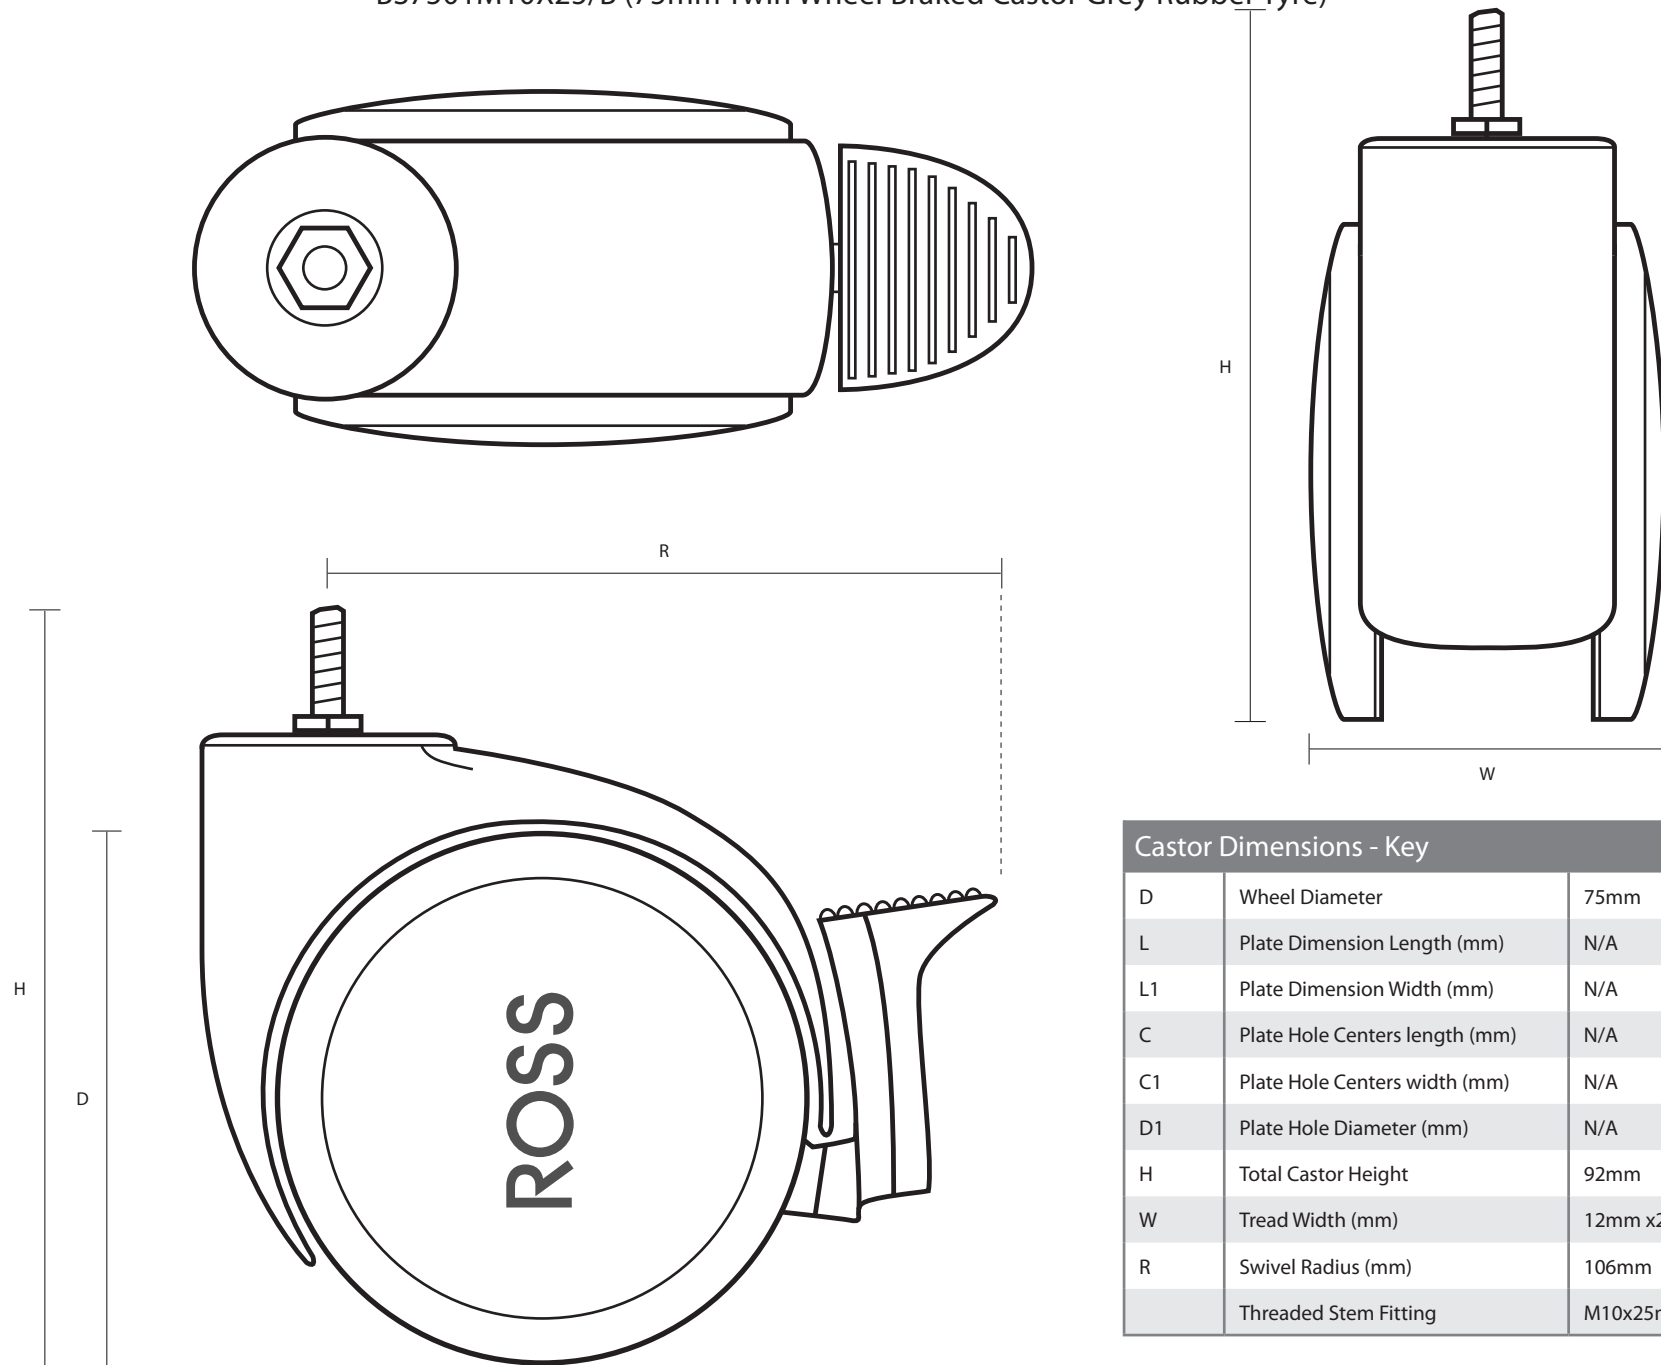

BS7501M10X25/B (75mm Twin Wheel Braked Castor Grey Rubber Tyre)

Castor Dimensions - Key		
D	Wheel Diameter	75mm
L	Plate Dimension Length (mm)	N/A
L1	Plate Dimension Width (mm)	N/A
C	Plate Hole Centers length (mm)	N/A
C1	Plate Hole Centers width (mm)	N/A
D1	Plate Hole Diameter (mm)	N/A
H	Total Castor Height	92mm
W	Tread Width (mm)	12mm x2
R	Swivel Radius (mm)	106mm
	Threaded Stem Fitting	M10x25mm